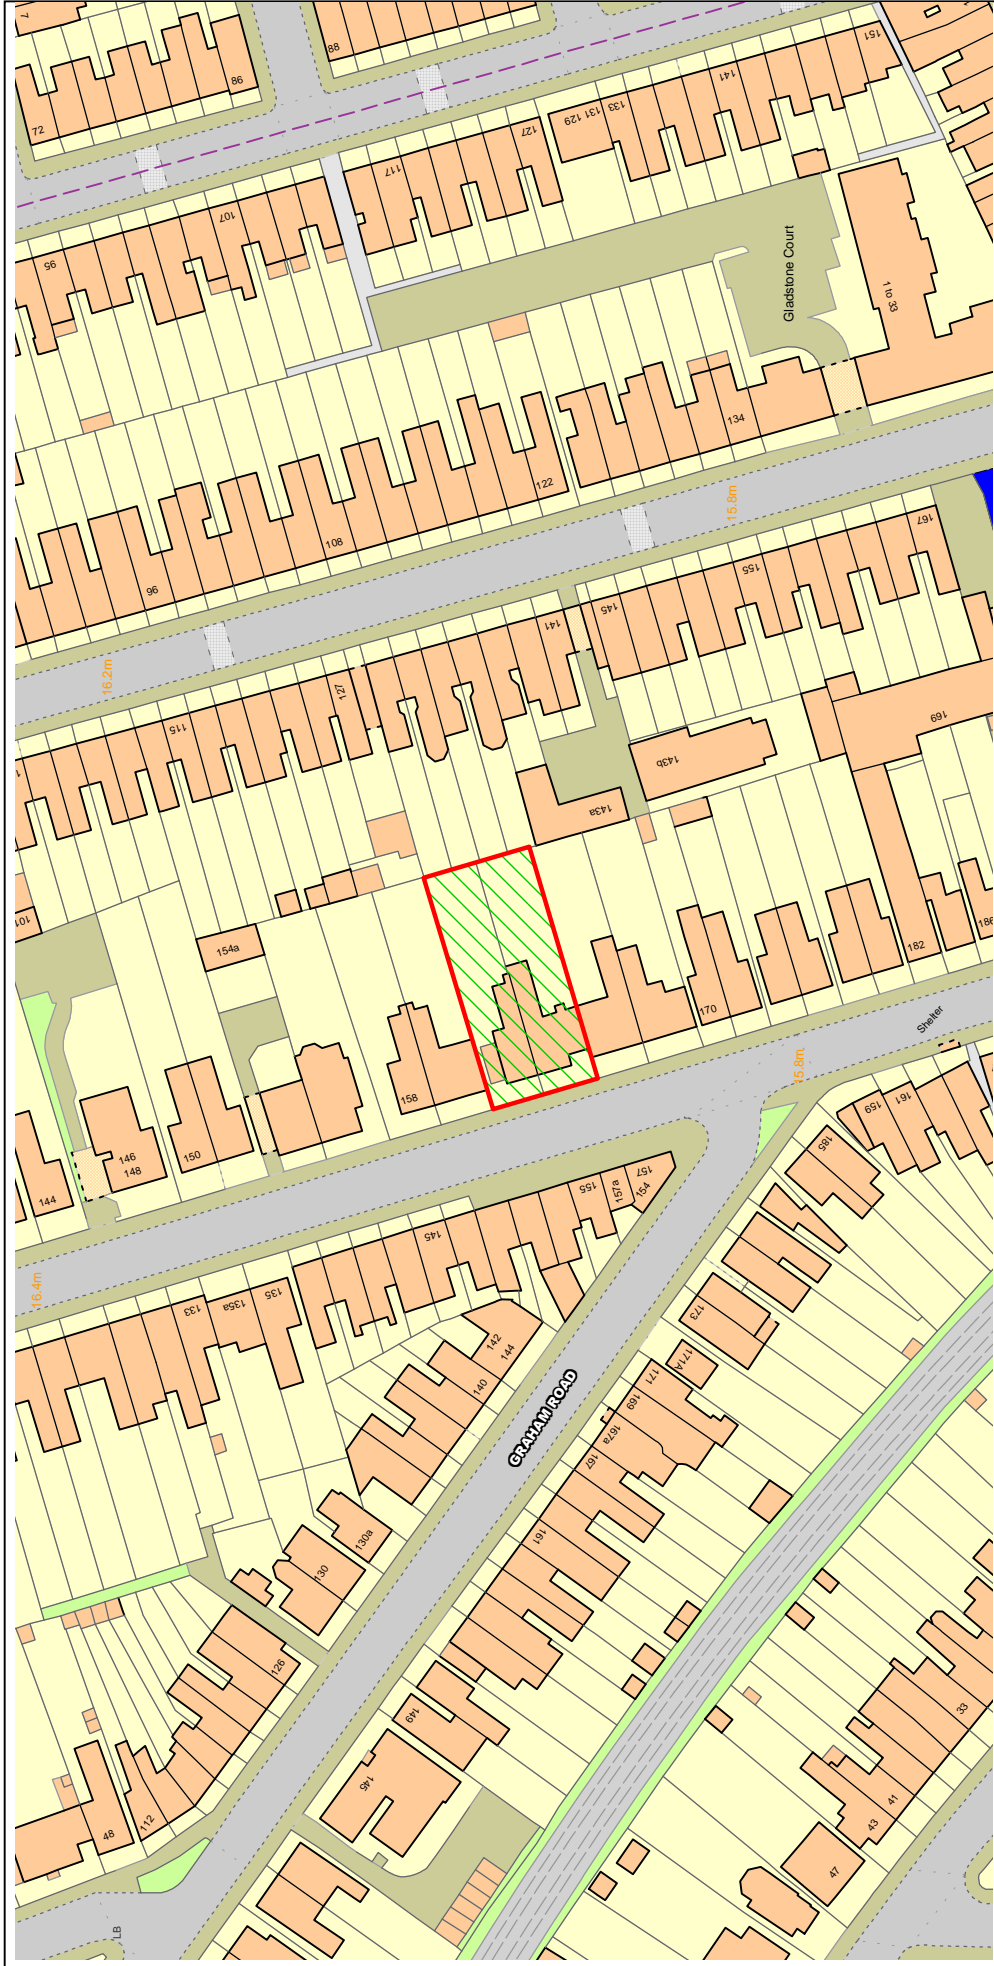

NORTHGATE SE GIS Print Template

Text Details **162-164 Hartfield Rd**

This material has been reproduced from Ordnance Survey digital map data with the permission of the controller of Her Majesty's Stationery Office, © Crown Copyright.